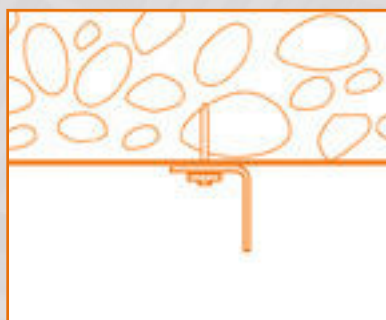

The Features and Benefits

- Key free release system
- Available in single or double wire drop
- Eliminates drilling
- Tear drop shape allows for wire to rotate through 180 degrees in bracket for angled applications
- Wire rotation reduces pressure on nail when service is not directly below anchor point
- Ballistic point nail compatible with a range of Powder Actuated Tools (PAT)
  - Hilti DX460
  - Hilti DXA40
  - Hilti DXA41
  - Hilti DX351
  - Spit P200
  - Spit P370
- High tensile galvanised wire 1960 N/mm² grade 7 x 7 construction
- BSEN 12385 Standard
- Safety factor: 5:1